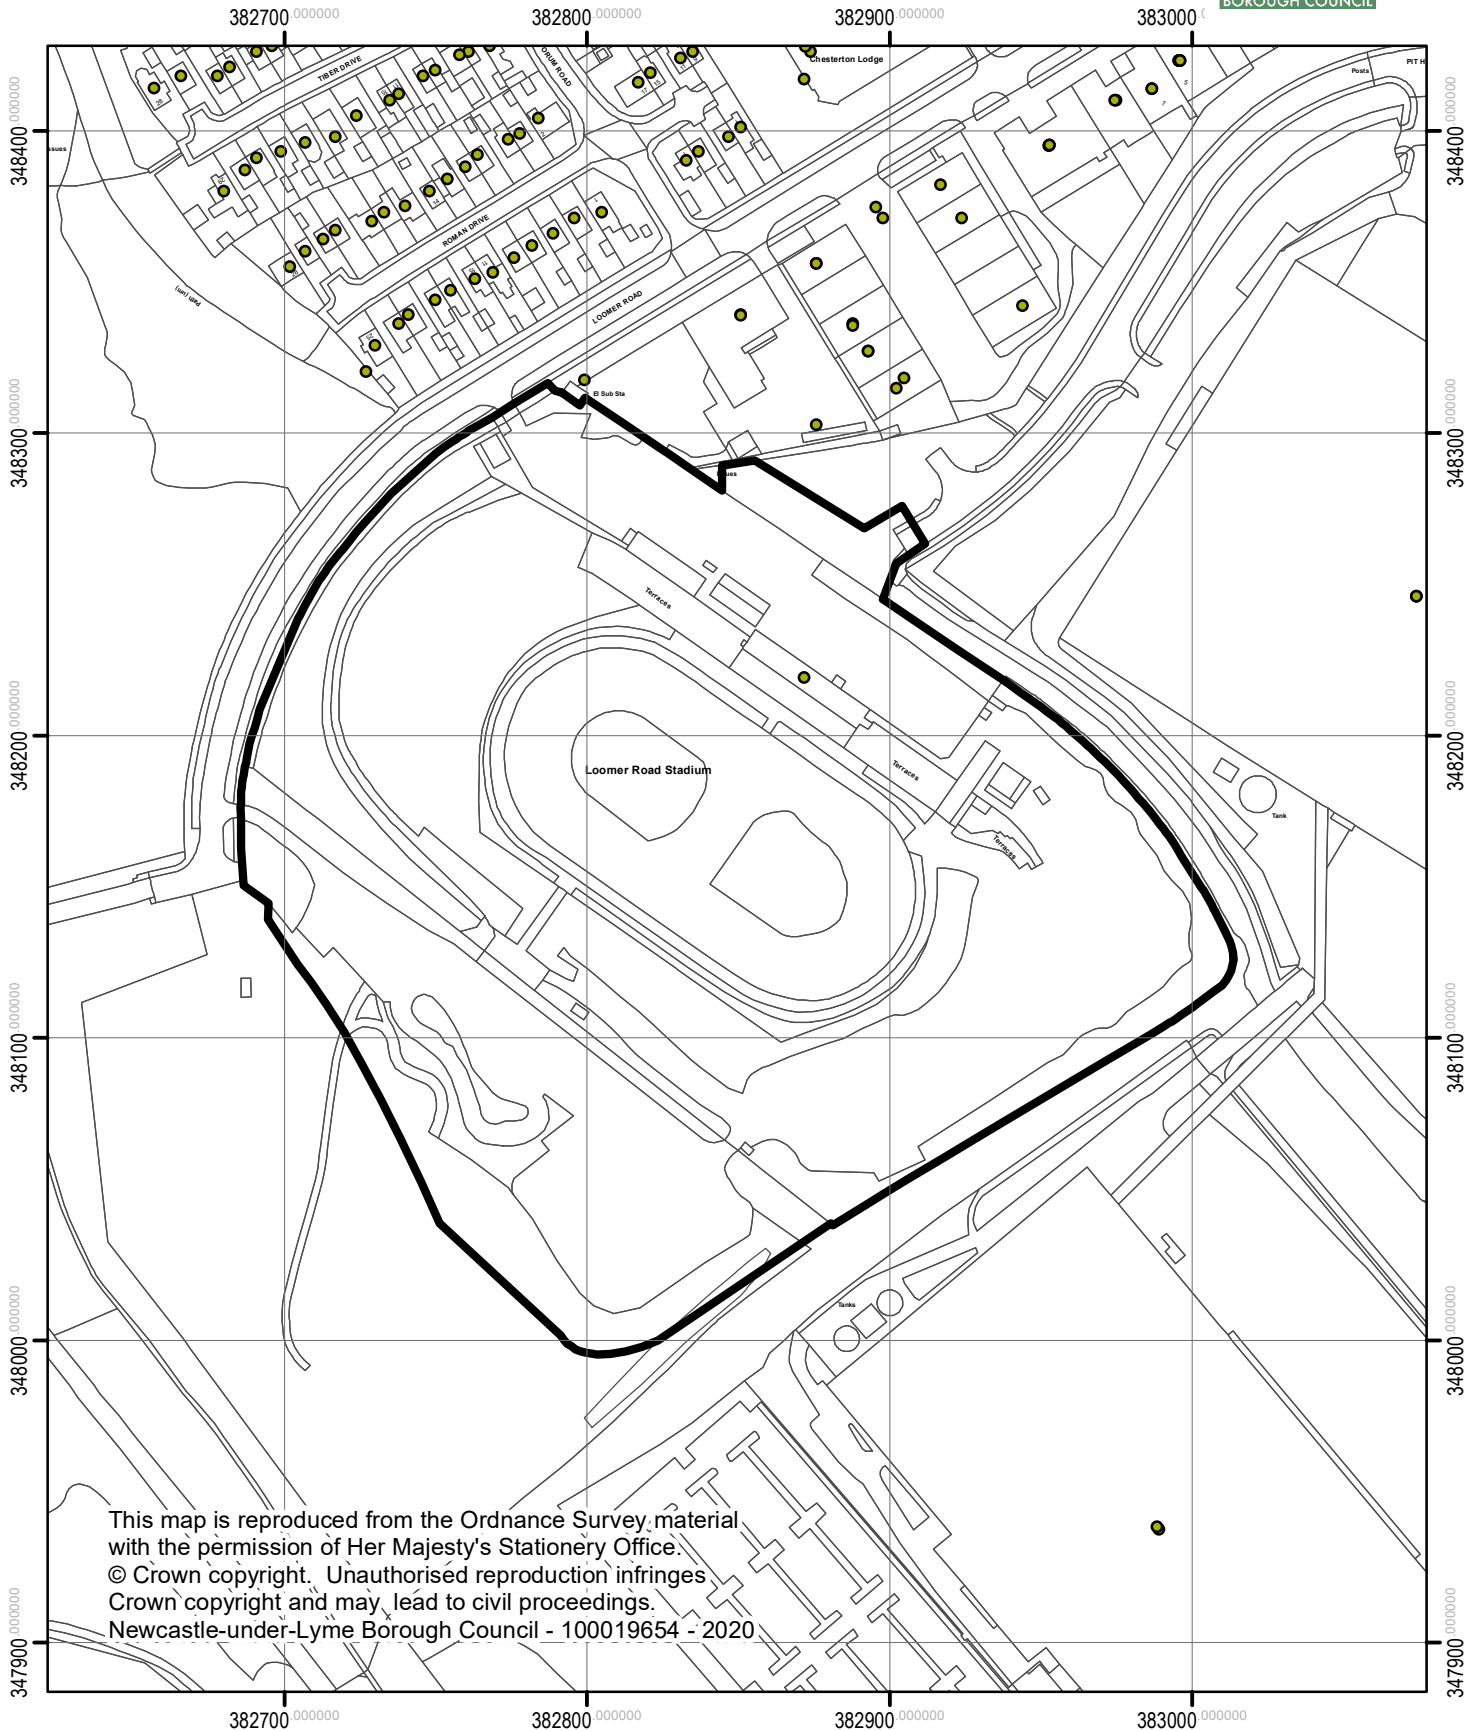

Land West Of Pit Head Close, Lymedale Business Park

This map is reproduced from the Ordnance Survey material with the permission of Her Majesty's Stationery Office. © Crown copyright. Unauthorised reproduction infringes Crown copyright and may lead to civil proceedings. Newcastle-under-Lyme Borough Council - 100019654 - 2020